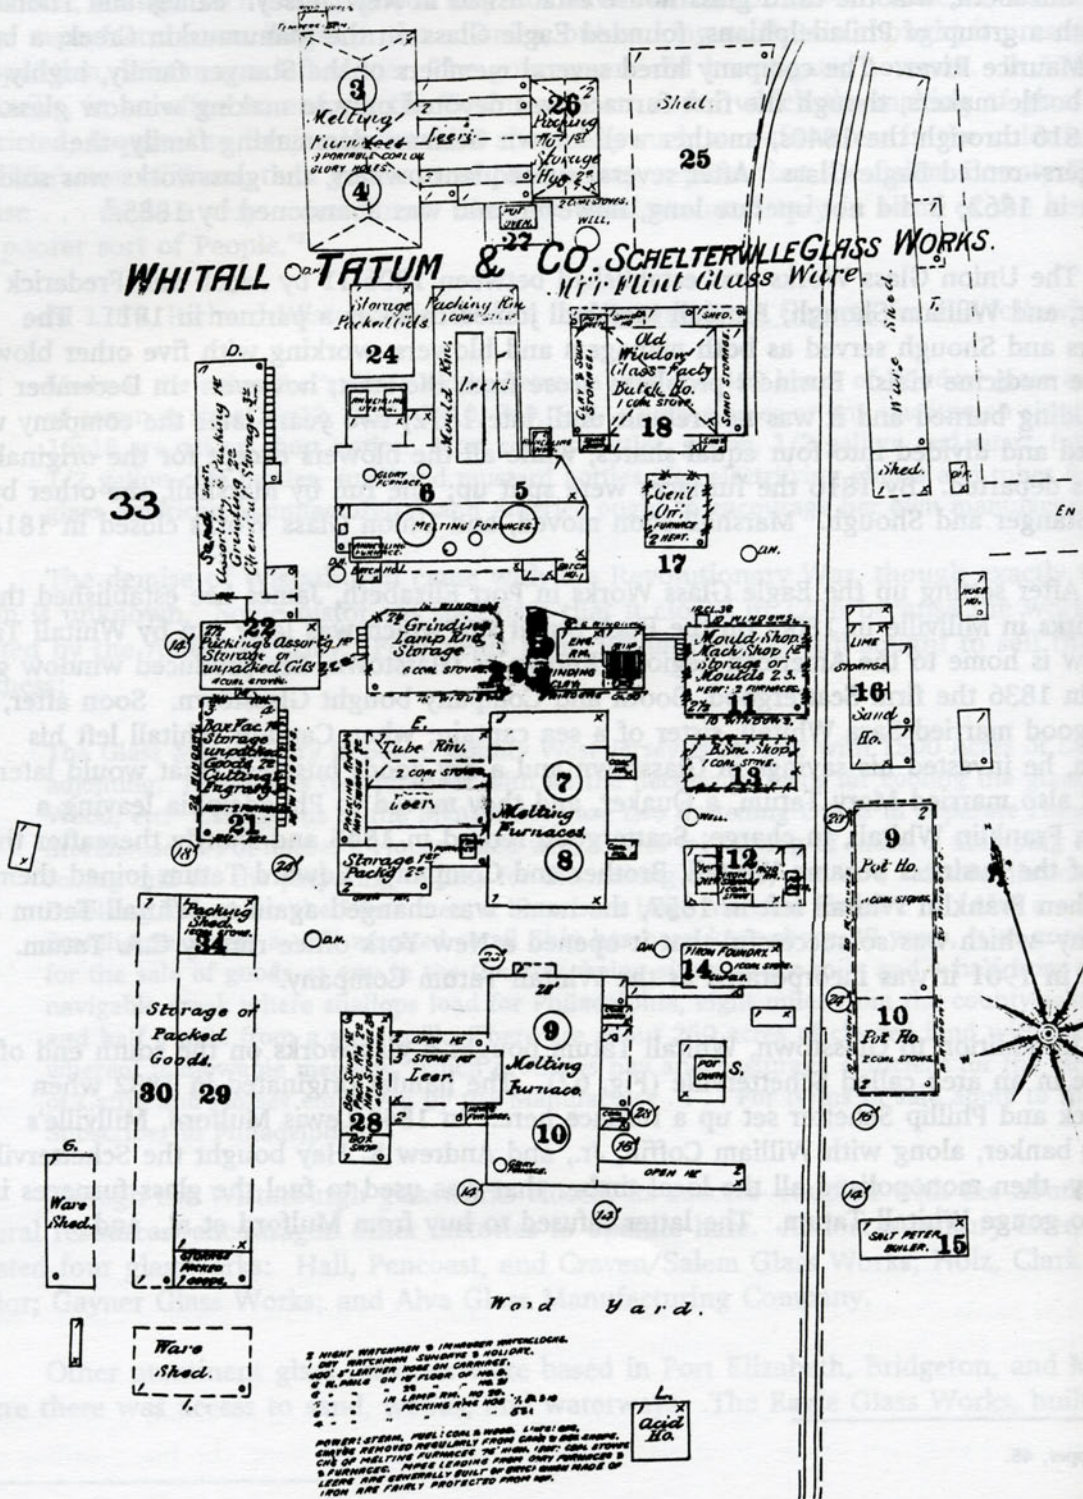

WHITALL & TATUM & CO. SCHELTERVILLE GLASS WORKS.
Mfg. Flint Glass Ware.

Whitall Tatum Company, Lower Works. Sanborn, 1886.