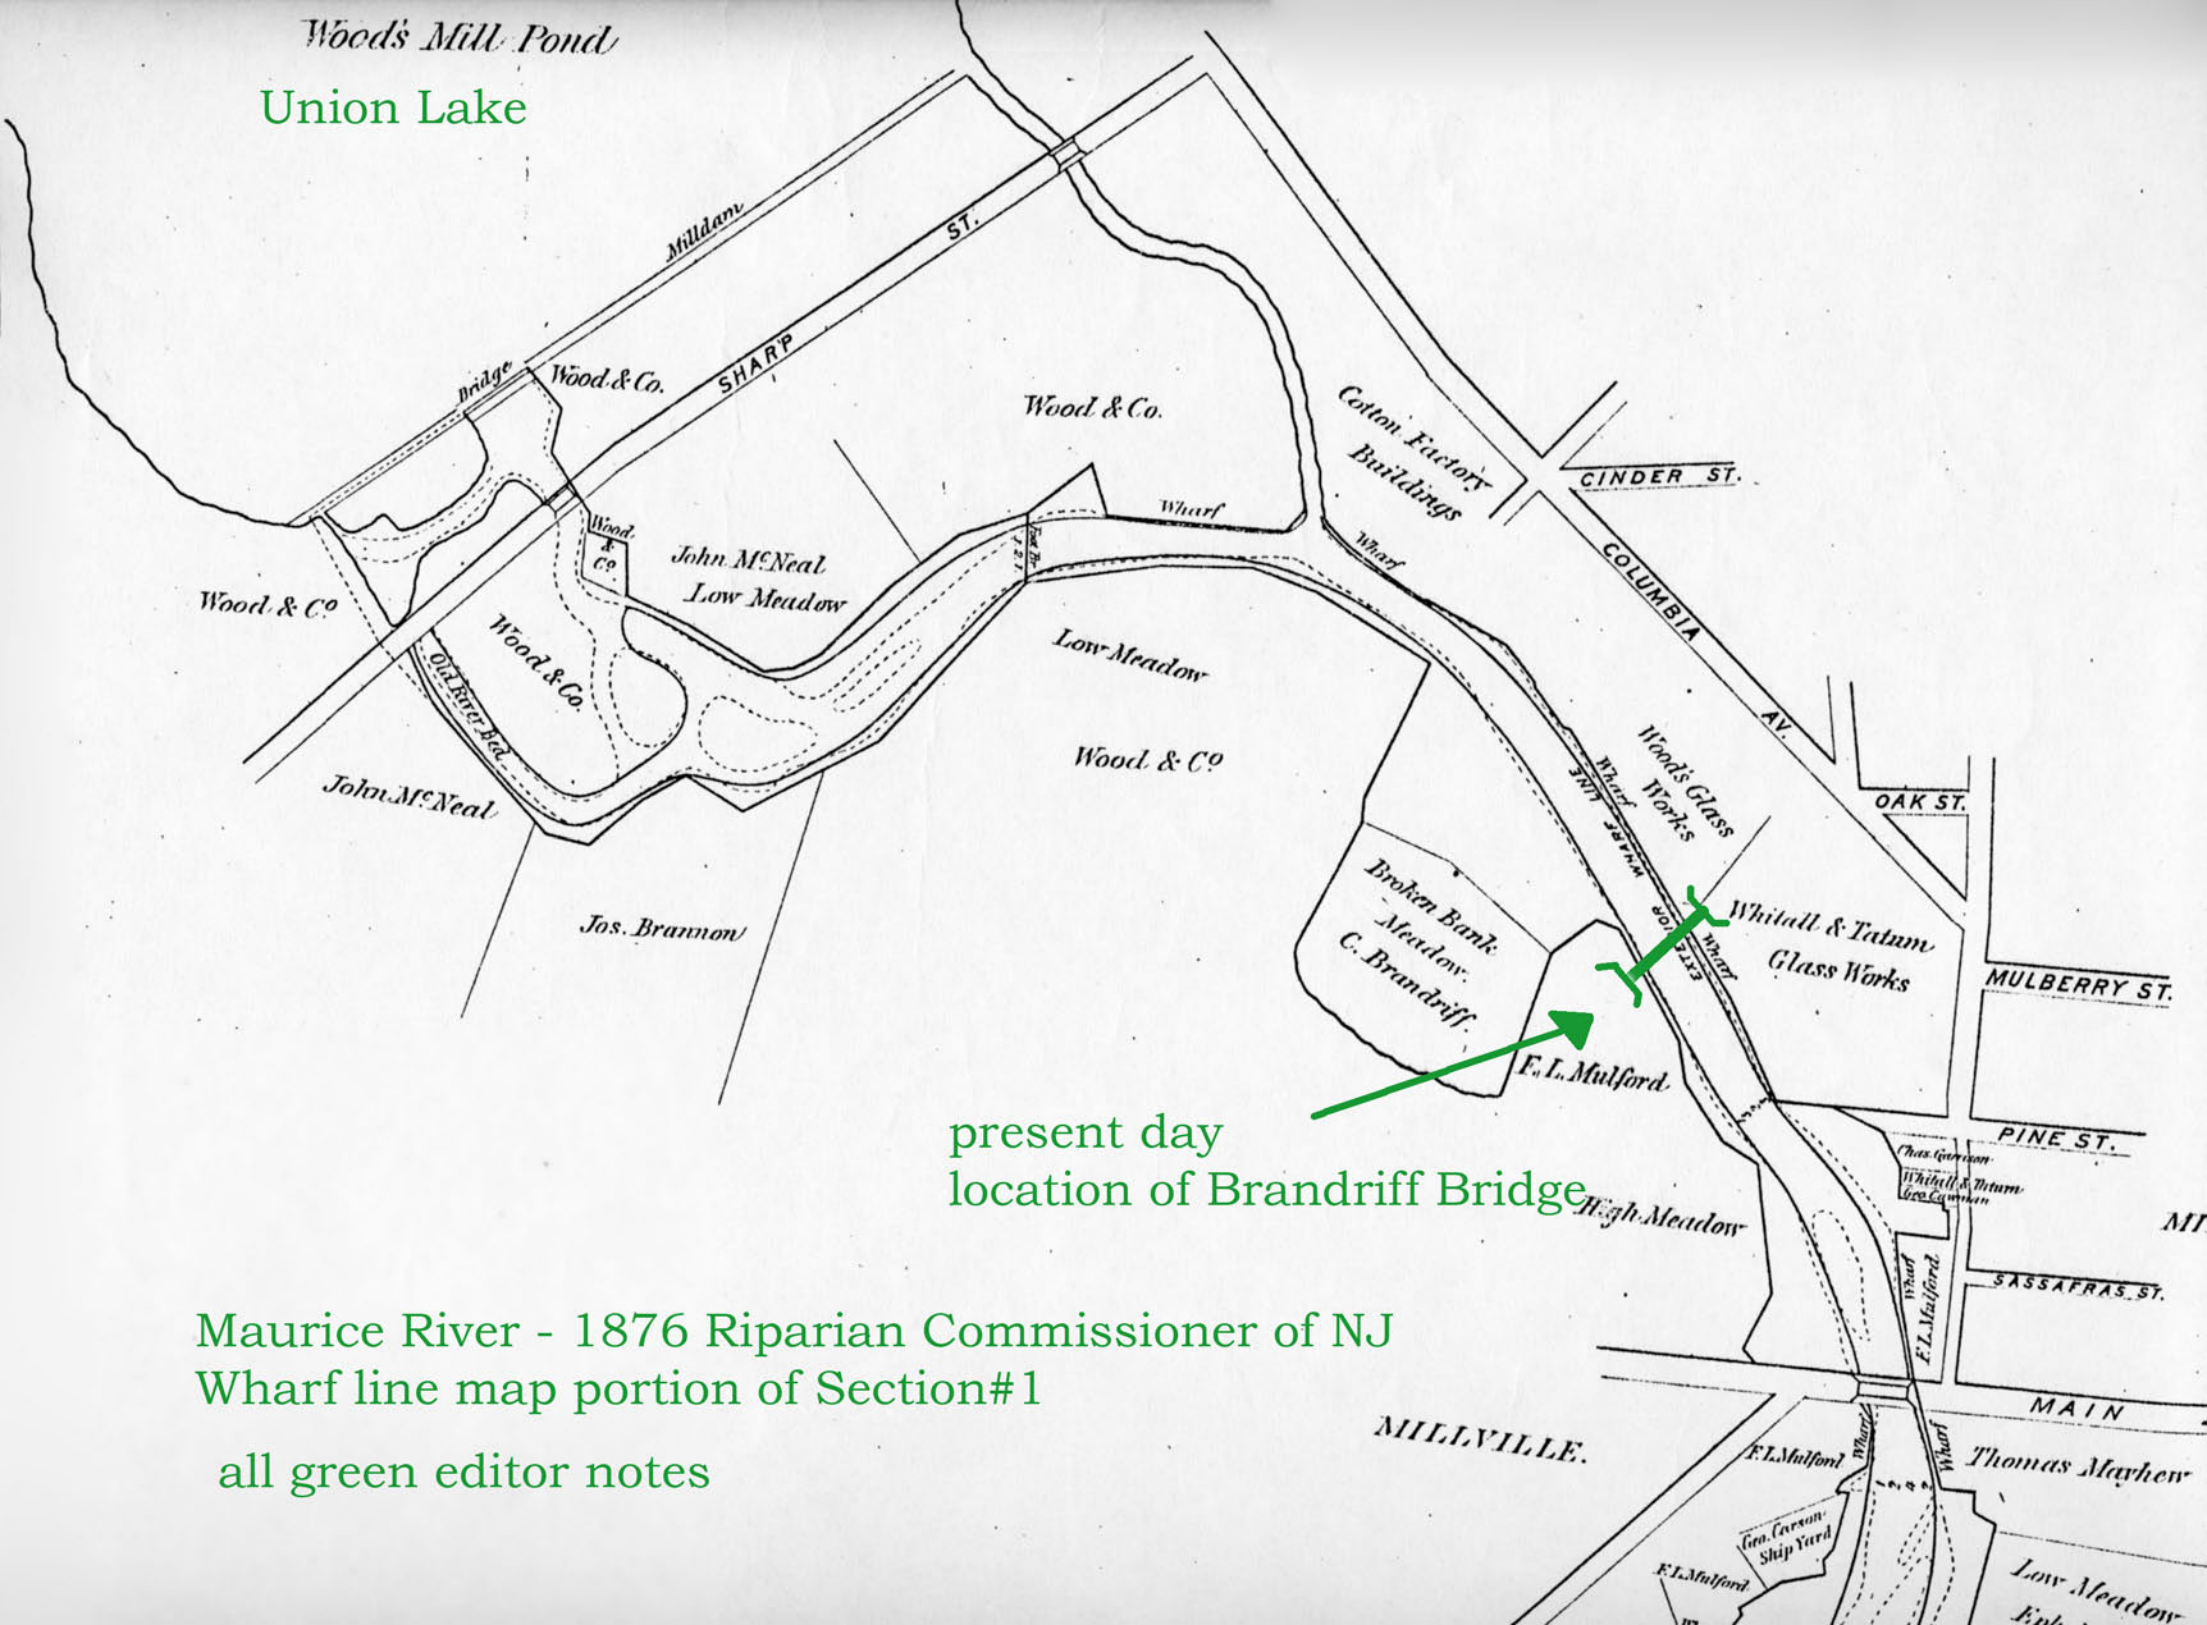

Woods Mill Pond

Union Lake

present day location of Brandriff Bridge

Maurice River - 1876 Riparian Commissioner of NJ Wharf line map portion of Section#1

all green editor notes