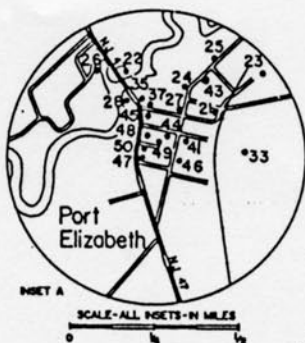

FERRY SITES MARKED IN COLOR

DELAWARE  
BAY

SCALE IN MILES  
0 1 2  
SCALE IN FEET  
0 2000 6000 10000